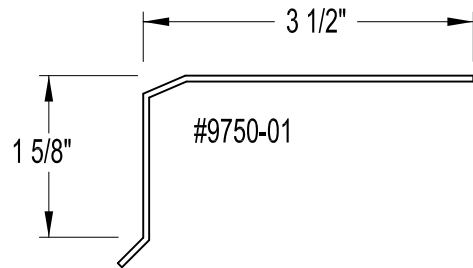

STANDARD SILLS

STARTER SILLS

DETAILS = HALF SIZE

Litex
ARCHITECTURAL WINDOW SYSTEMS

2774 PRODUCT DR.
ROCHESTER HILLS, MICHIGAN 48309
(248)852-0661 FAX (248)852-0095
ONLINE: www.Litex.com

JOB NAME: STANDARD SILLS	DWN. BY:	DWG. NO.	SHEET OF
CUSTOMER:	DATE:		