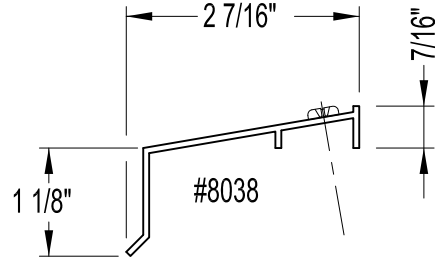

STANDARD SILLS

STARTER SILLS

DETAILS = HALF SIZE

Litex
ARCHITECTURAL WINDOW SYSTEMS

2774 PRODUCT DR.
ROCHESTER HILLS, MICHIGAN 48309
(248)852-0661 FAX (248)852-0095
ONLINE: www.Litex.com

JOB NAME: STANDARD SILLS	DWN. BY:	DWG. NO.	SHEET OF
CUSTOMER:	DATE:		