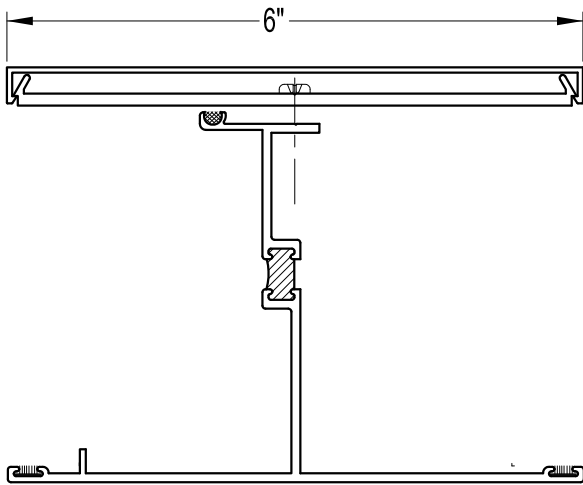

SPECIALTY MULLIONS

#L500T-M6H, M6 / M7
FOR 3 3/4" WINDOW SYSTEMS

#0177-M1, M2, M3
FOR 3 3/4" WINDOW SYSTEMS

#L500I-M1, M2, M3
FOR 3 3/4" WINDOW SYSTEMS

MULLIONS ARE CONSTANTLY BEING DESIGNED, NOT ALL MULLION TYPES ARE SHOWN.
PLEASE CONTACT LITEX FOR SYSTEMS NOT SHOWN HERE.

DETAILS = HALF SIZE

Litex
ARCHITECTURAL WINDOW SYSTEMS

2774 PRODUCT DR.
ROCHESTER HILLS, MICHIGAN 48309
(248)852-0661 FAX (248)852-0095
ONLINE: www.Litex.com

JOB NAME: STANDARD MULLIONS SHEET #2	DWN. BY:	DWG. NO.	SHEET OF
CUSTOMER:	DATE:		