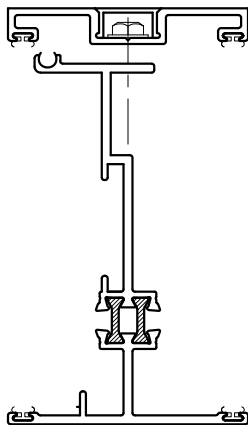

SPECIALTY MULLIONS

#L500T-M6H, M6 / M7
FOR 3 3/4" WINDOW SYSTEMS

#0177-M1, M2, M3
FOR 3 3/4" WINDOW SYSTEMS

#L500I-M1, M2, M3
FOR 3 3/4" WINDOW SYSTEMS

MULLIONS ARE CONSTANTLY BEING DESIGNED, NOT ALL MULLION TYPES ARE SHOWN.
PLEASE CONTACT LITEX FOR SYSTEMS NOT SHOWN HERE.

DETAILS = HALF SIZE

Litex
ARCHITECTURAL WINDOW SYSTEMS

2774 PRODUCT DR.
ROCHESTER HILLS, MICHIGAN 48309
(248)852-0661 FAX (248)852-0095
ONLINE: www.Litex.com

JOB NAME: STANDARD MULLIONS SHEET #2	DWN. BY:	DWG. NO.	SHEET OF
CUSTOMER:	DATE:		