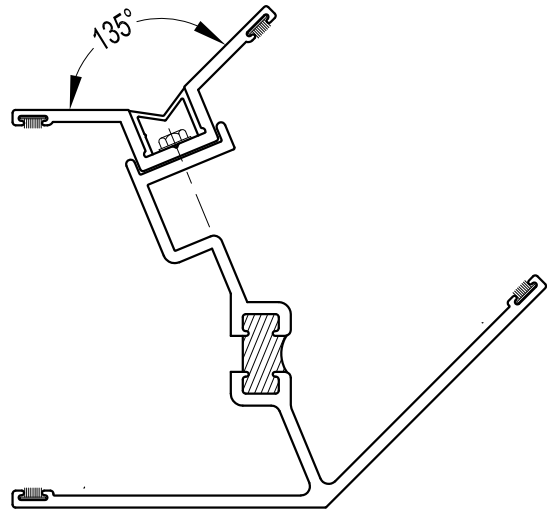

SPECIALTY MULLIONS

#L500T-M6H, M6 / M7
FOR 3 3/4" WINDOW SYSTEMS

#0177-M1, M2, M3
FOR 3 3/4" WINDOW SYSTEMS

#L500I-M1, M2, M3
FOR 3 3/4" WINDOW SYSTEMS

MULLIONS ARE CONSTANTLY BEING DESIGNED, NOT ALL MULLION TYPES ARE SHOWN.
PLEASE CONTACT LITEX FOR SYSTEMS NOT SHOWN HERE.

DETAILS = HALF SIZE

Litex
ARCHITECTURAL WINDOW SYSTEMS

2774 PRODUCT DR.
ROCHESTER HILLS, MICHIGAN 48309
(248)852-0661 FAX (248)852-0095
ONLINE: www.Litex.com

JOB NAME: STANDARD MULLIONS SHEET #2	DWN. BY:	DWG. NO.	SHEET OF
CUSTOMER:	DATE:		